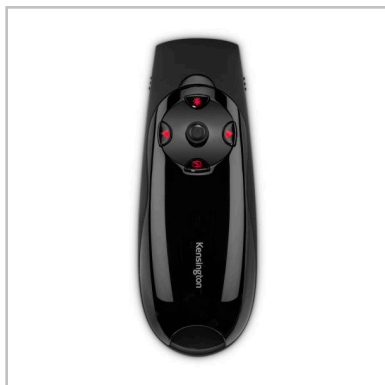

Presenter Expert™ Wireless Cursor Control with Red Laser

K72425EU

Product information

Depth	30mm
Width	41mm
Height	112mm
Gross weight	0.10kg

Retail Packaging Information

Depth	60mm
Width	135mm
Height	190mm
Gross weight	0.20kg
UPC#	5028252351423
Unit quantity	1

Master Case Information

Depth	323mm
Width	150mm
Height	204mm
Gross weight	1.07kg
UPC#	5028252351492
Unit quantity	4

Shipping Information

Country of origin	CN
Minimum Order Quantity	1

General information

Colour	Black
--------	-------

Product Description

Own what professionals use to take control of the room — and a laptop's cursor — with the Expert Wireless Presenter with Red Laser Pointer & Cursor Control. Sometimes pointing just isn't enough. With a simple flick of a switch, you toggle between presentation and cursor control modes. The wireless 2.4GHz receiver stores conveniently inside the remote, and since it's uniquely paired, you don't have to worry about device interference.

Features

- Cursor control joystick lets you use the presenter like a mouse, moving cursor up/down and left/right.
- Red laser pointer
- Backlit button controls move slides forward/back, black out screen and activate the red laser pointer
- Extended 150-foot wireless range to roam the room
- Internal storage for wireless USB receiver so it won't get lost
- Plug & Play 2.4GHz USB wireless connection
- Comfortable grip with special contours for the hand
- Compatible with Windows 10, 8.1, 8, 7 and Mac OS X