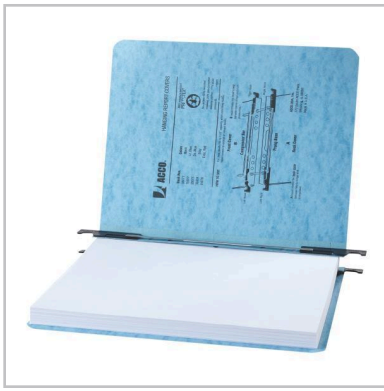

ACCO® PRESSTEX® Hanging Report Covers, Letter Size Sheets, 2" Capacity, Light Blue

A7035072

Each information

| | |
|---------------|--------------|
| Depth | 11.2" |
| Width | 9.9" |
| Height | 0.4" |
| Gross weight | 0.29lbs |
| UPC# | 050505350728 |
| Unit quantity | 1 |

Case information

| | |
|---------------|----------------|
| Depth | 11.9" |
| Width | 10.5" |
| Height | 5.8" |
| Gross weight | 14.25lbs |
| UPC# | 50050505350723 |
| Unit quantity | 50 |

Shipping Information

Product Description

PRESSTEX® protects documents from the elements and hooks allow for easy file cabinet storage.

Features

- Durable 20 pt. PRESSTEX® cover material resists moisture
- Retractable hooks extend to hang reports neatly in file drawers
- Holds up to 2" of pages and features a pop-up tab for titling contents
- For letter size sheets, 8 1/2" x 11" sheets, 8 1/2" centers
- Eco-friendly 60% recycled content, with 30% post consumer content
- Light Blue

Specifications

- Centers 8 1/2"
- Cover Type Storage
- Detailed Color Light Blue
- Document Size Letter
- Expands to: 2"
- Warranty None

Other information

- Dimensions 8 1/2 x 11
- Size 11" x 8.5"