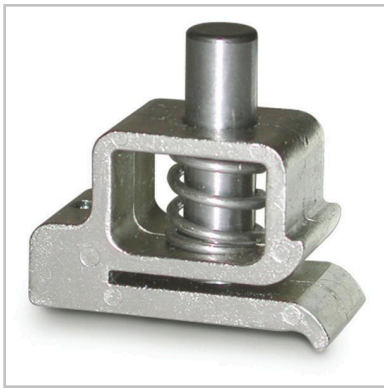

Swingline® Replacement Punch Heads, 9/32", Use with A7074065, A7074028, A7074014 & A7074026

A7074870

Product Description

Replacement punch heads are recommended to be installed regularly to maintain maximum productivity.

Features

- Replacement punch heads
- Compatible with Swingline® LightTouch® and EasyView™ LightTouch® Desktop Punches only
- 9/32" punch hole diameter
- 12 sheet capacity

Specifications

- **Punch Hole Size** 9/32"
- **Sheet Capacity (20 lb paper)** 12

Each information

Depth	4"
Width	2.6"
Height	0.5"
Gross weight	0.09lbs
UPC#	050505748709
Unit quantity	1

Case information

Depth	7.7"
Width	5.9"
Height	2.4"
Gross weight	1.05lbs
UPC#	50050505748704
Unit quantity	12