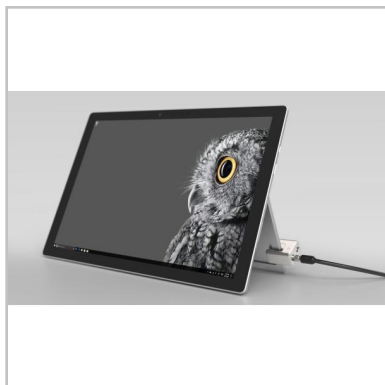

Specifications

- **Best For** Surface Pro 7+, Surface Pro 7, Surface Pro 6, Surface Pro (5th Gen) and Surface Pro 4 and Monitors that support up to 4K
- **Certified For** Designed for Microsoft Surface
- **Lock Type** Standard Keyed
- **PDP Request Quote** Yes
- **Period of Warranty** 5 years
- **System requirements** Surface Pro 7+, Surface Pro 7, Surface Pro 6, Surface Pro (5th Gen) and Surface Pro 4
- **Device Compatibility** Surface Go, Surface Go 2, Surface Pro 4, Surface Pro 5, Surface Pro 6, Surface Pro 7, Surface Pro 7+

Product information

Gross weight 0.21kg

Retail Packaging Information

Depth 15mm
Width 153mm
Height 153mm
Gross weight 0.23kg
UPC# 085896620440
Unit quantity 0

Master Case Information

Depth 349mm
Width 300mm
Height 145mm
Gross weight 6.45kg
UPC# 50085896620445
Unit quantity 25

Shipping Information

Country of origin TW
Minimum Order Quantity 1
Warranty Period 60

General information

Colour Silver
Recycled % 0