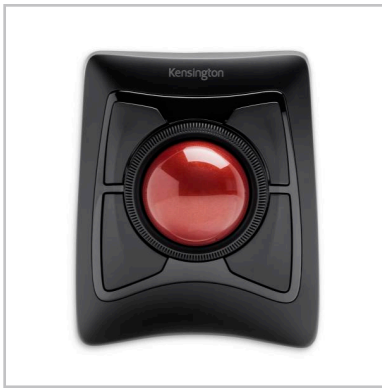

Expert Mouse® Wireless Trackball

K72359WW

Product information

Gross weight 0.49kg

Retail Packaging Information

Depth 6.9"
Width 4.4"
Height 10"
Gross weight 1.45lb
UPC# 085896723592

Master Case Information

Depth 260mm
Width 200mm
Height 280mm
Gross weight 1.77kg
UPC# 50085896723597
Unit quantity 2

Features

- Wireless connection via Bluetooth® LE or USB nano receiver
- TrackballWorks™ software lets you customize all 4 buttons, adjust cursor speed
- DiamondEye™ optical tracking technology for premium cursor control and accuracy
- Award-winning Scroll Ring lets you scan up and down pages with ease
- Large ball is designed as a perfect sphere to provide exceptional precision
- Detachable wrist rest supports hand and wrist for ergonomic comfort
- Ambidextrous design works equally well for both right-handed and left-handed users
- Auto-sleep helps conserve AA battery life
- Compatibility with USB receiver: Windows® 10, 8.1, 8, 7 and Mac OS X 10.8 and later
- Compatibility with Bluetooth 4.0 LE: Windows® 10, 8.1 and Mac OS X 10.8 and later*
- TrackballWorks compatible with Mac only when using 2.4GHz connection

Specifications

- **Operating system(s)** Chrome OS, macOS, Windows
- **Colour Group** Black
- **Colour** Black
- **Compatibility** Chrome OS 44 or above, macOS 10.10 or above, macOS 10.13 or above, macOS 10.8, macOS 10.9, macOS Sierra 10.12, macOS X 10.11, Windows 10, Windows 7, Windows 8
- **Connectivity** 2.4GHz USB Receiver, Bluetooth, Dual USB Receiver & Bluetooth, Wireless
- **Controls** Customizable Buttons, Scrolling
- **Features** Ambidextrous Design, Auto Wake/Sleep, Wireless USB Receiver Storage
- **My Device** iPad, iPad 10.2", iPad 2, iPad 3rd Gen, iPad 4th Gen, iPad 9.7", iPad 9.7" 5th, iPad Air, iPad Air 10.5", iPad Air 2