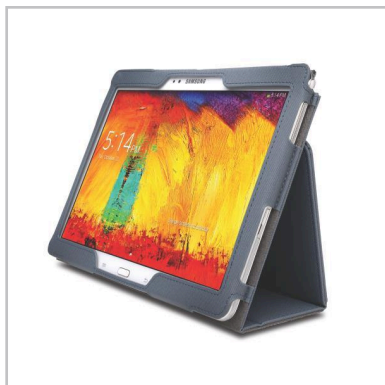

Comercio™ Soft Folio Case & Stand for Samsung Galaxy Note® 2 10.1 — Slate Grey

K97184WW

Product information

Gross weight 0.25kg

Retail Packaging Information

Depth 23mm
Width 180mm
Height 278mm
Gross weight 0.33kg
UPC# 085896971849
Unit quantity 1

Master Case Information

Depth 191mm
Width 116mm
Height 300mm
Gross weight 1.53kg
UPC# 50085896971844
Unit quantity 4

Shipping Information

Country of origin CN
Minimum Order Quantity 4

General information

Colour Slate Grey

Product Description

Protect your Samsung Galaxy Note and add hands-free convenience with Kensington's Comercio Soft Folio Case & Stand. The folio case helps protect the vulnerable corners and edges of your Note, especially if it gets dropped. A functional soft screen cover protects the display against scratches and provides storage for papers and business cards.

Features

- Enhanced drop protection for corners and edges
- Soft screen cover protects screen and can store papers and business cards
- Two-position stand for upright or low-angle viewing
- Business card window for identification
- Full access to S-Pen, ports and cameras
- Automatic wake and sleep modes when cover is opened or closed