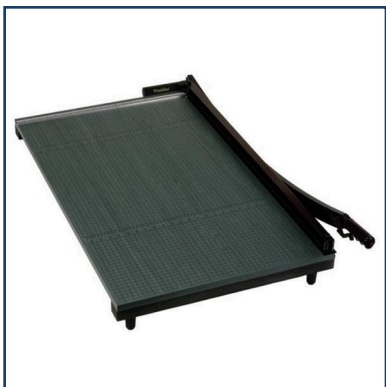

# Martin Yale WC36, 36" Tabletop Trimmer

1736293

## Product Description

Trimmers come in a wide variety of tabletop and large-format floor model configurations to fit your needs. Whether you choose guillotine or rotary, trimmers are the perfect choice for final trimming of paper, laminated materials and a wide variety of applications.

## Features

- Heavy-duty 3/4" wood base Fully-hardened steel blades cut up to 20 sheets at once Automatic paper clamp Automatic blade latch locks with every cutting motion Torsion spring prevents blade from accidentally falling

## Other information

- **Dimensions** 25"Wx47"Dx4"H