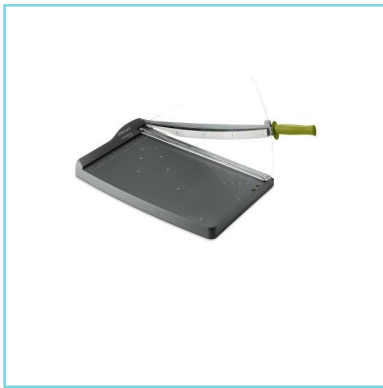

ClassicCut™ CL120 A3 Guillotine Charcoal

ClassicCut CL120 Lightweight desktop A3 Guillotine

2101971

Product Description

Trim up to 10 sheets of A3 paper safely, quickly and accurately with the lightweight ClassicCut™ CL120 guillotine – perfect for the home office or desktop. An unbreakable safety guard protects fingers from the stainless steel cutting blade which is self-sharpening for a clean cut every time.

Features

- Lightweight plastic base is marked with grid lines, measurements and paper guides for an accurate cut; Self-sharpening stainless steel blade with an ergonomic handle; Use the Blade Lock when guillotine is not in use for added safety; Non slip feet for stability when trimming
- Self-sharpening stainless steel blade with an ergonomic handle
- Use the Blade Lock when guillotine is not in use for added safety
- Non-slip feet for stability when trimming
- Cutting length: A3 (460 mm)

Specifications

- **Document Size** A3

Product information

Gross weight 2.71kg

Retail Packaging Information

Depth 632mm
Width 388mm
Height 108mm
Gross weight 3.16kg
UPC# 5028252250436
Unit quantity 1

Shipping Information

Minimum Order Quantity 1