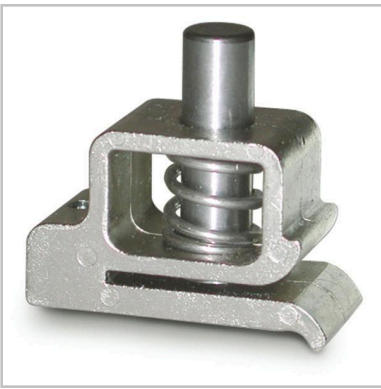

Swingline® Replacement Punch Heads, 9/32", Use with A7074065, A7074028, A7074014 & A7074026

A7074870

Product Description

Replacement punch heads are recommended to be installed regularly to maintain maximum productivity.

Features

- Replacement punch heads
- Compatible with Swingline® LightTouch® and EasyView™ LightTouch® Desktop Punches only
- 9/32" punch hole diameter
- 12 sheet capacity

Specifications

- **Punch Hole Size** 9/32"
- **Sheet Capacity (20 lb paper)** 12

Each information

Depth	4"
Width	2.6"
Height	0.5"
Gross weight	0.09lbs
UPC#	050505748709
Unit quantity	1

Case information

Depth	7.7"
Width	5.9"
Height	2.4"
Gross weight	1.05lbs
UPC#	50050505748704
Unit quantity	12